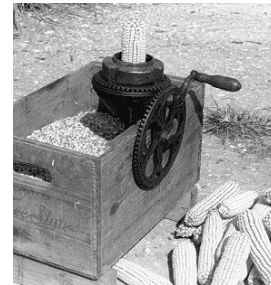

OREGON TRAIL SUPPLIES

Chaps

Coffee Grinder

Coffee pot

Trunk

Dutch oven

Butter churn

Wash board

Spy glass

Water cask

Corn sheller

Sun bonnet

Water bucket

Loom

OREGON TRAIL SUPPLIES

Anvil