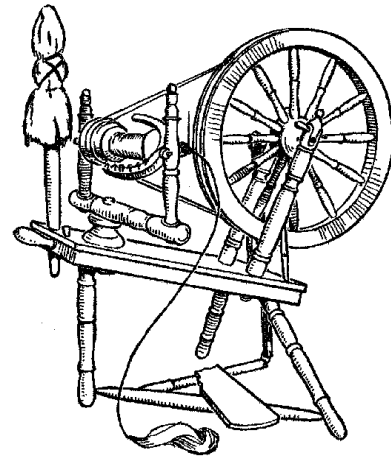

Oregon Trail Supply Pictures

Two-Man Cross Cut Saw

Spinning wheel

Pick Axe

Dutch ovens

Grinding stone

Anvil

Loom

Powder horn

Oregon Trail Supply Pictures

Coffee Grinder

"Chaps"

Corn Sheller

Vise

Scythe

© Totem Graphics Inc.

Bellow

Grain Cradle

Wine Press