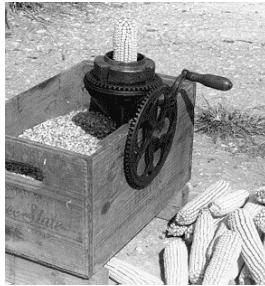

Oregon Trail Supply Pictures

Two-Man Cross Cut Saw

Spinning wheel

Pick Axe

Dutch ovens

Grinding stone

Anvil

Loom

Powder horn

Oregon Trail Supply Pictures

Coffee Grinder

"Chaps"

Corn Sheller

Vise

Scythe

© Totem Graphics Inc.

Bellow

Grain Cradle

Wine Press